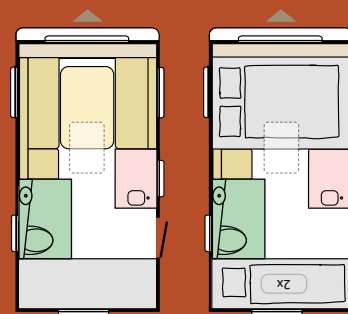

LAYOUT

One layout, but with flexible space and portable features, there are so many possibilities.

AVIVA LITE

Body length	4150 mm
Width	2090 mm
Height	2580 mm
MTPLM*	750 kg
Berths	4

TECHNICAL DATA

For detailed specification and technical data please visit our website www.adria-mobil.com