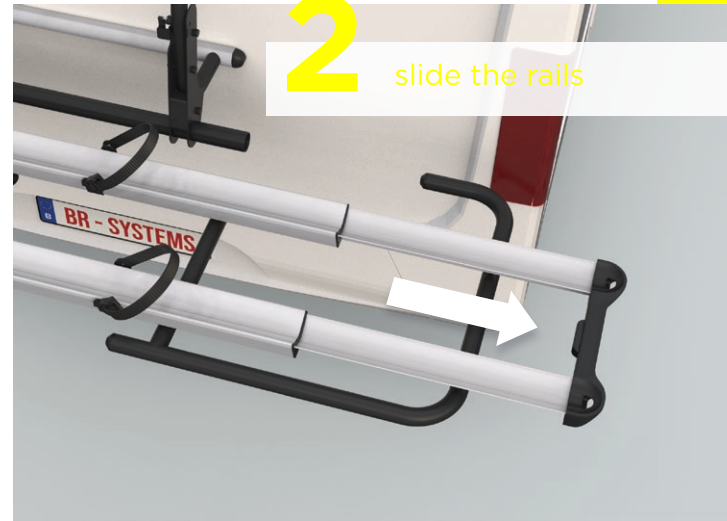

BR-SYSTEMS
BIKE LIFT SOLUTIONS

new
product

BIKE GLIDE

Pull the platform down, place your bike on the rails and simply glide the rack back up.

Enjoy your camper adventures with the **Bike Glide.**

SCAN FOR VIDEO

Our patented Bike Glide Carrier offers smooth manual operation, making it so easy to load and unload your classic and E-bikes.

1 open the rack.

2 slide the rails

3 tilt the platform

4 ride & glide your bike

Say Goodbye to Back Pain:

No more lifting heavy bikes!
The integrated gasspring will do the job for you. No need to lift the bike yourself.

Ground-Level Lowering:

With the Bike Glide Carrier, you can glide the carrier to ground level on most camper vehicles, ensuring easy access and convenience. **The carrier can bridge a height difference of 1,1m.**