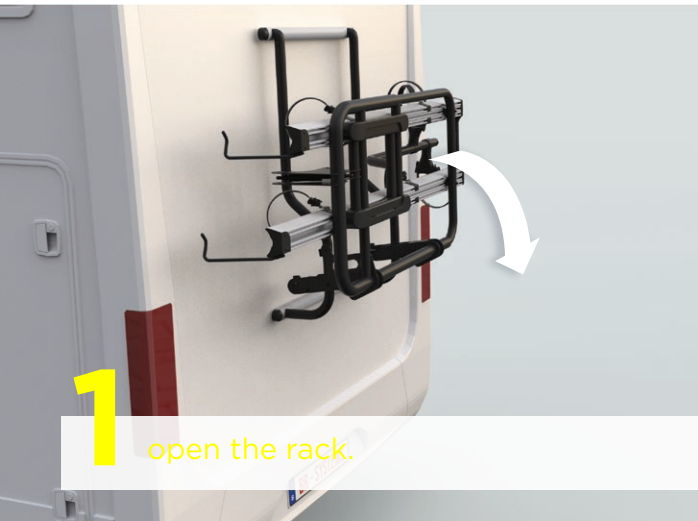

Enjoy your camper adventures with the **Bike Glide.**

SCAN FOR VIDEO

Specially designed for camper vehicles, our Bike Glide Carrier offers maximum comfort for the transportation of your E-bikes or heavy bikes. Effortless loading and no more back pain – it's the ideal solution to transport your bikes with ease.

Our patented Bike Glide Carrier offers smooth manual operation, making it so easy to load and unload your classic and E-bikes.

1 open the rack.